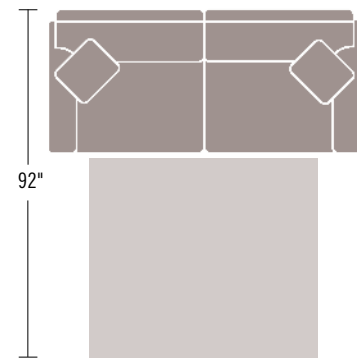

FIRST FOUR DIGITS INDICATE THE FRAME

Example: 8035MWP = Queen Sofa Sleeper, M-Modified Track Arm, W-Welted Trim Cushion, P-Peg Leg

Standard Finish: Brown Mahogany
Standard Release: Fold-Out
Standard Mattress: Kingsdown Innerspring Mattress
Air Dream Mattress available as upcharge

1 CHOOSE QUEEN, FULL, TWIN SLEEPER & RECLINER

8035-□□□
QUEEN SOFA SLEEPER
86w* 38d 37H
Inside: 69W Seat 20d 19H
Standard with (2) #21 WR Pillows
60 x 72 x 5" Kingsdown
Innerspring Mattress
TV Headrest Standard

8025-□□□
FULL SOFA SLEEPER
76w* 38d 37H
Inside: 60W Seat 20d 19H
Standard with (2) #21 WR Pillows
53 x 72 x 5" Kingsdown
Innerspring Mattress
TV Headrest Standard

8015-□□□
TWIN CHAIR & 1/2 SLEEPER
55w* 38d 37H
Inside: 36W Seat 20d 19H
Standard with (2) #21 WR Pillows
32 x 72 x 5" Kingsdown
Innerspring Mattress
TV Headrest Standard

* "T" Track Arm and "M" Modified Arm Styles are 80 Width

* "T" Track Arm and "M" Modified Arm Styles are 72" Width

* "T" Track Arm and "M" Modified Arm Styles are 49"

Traditional At Its Best

Traditional seating that doubles as a sleeper for the overnight guest. The 8000 Series Sweet Dreams Sleeper Sofa comes standard with a Kingsdown brand premium 5" innerspring mattress. For the ultimate in relaxation, step up to the Air Dream Ultra mattress which is an available upgrade for this style. The Cozy mattress is not an option for this style.

2 CHOOSE FROM FOUR DIFFERENT ARM STYLES

M - Modified Track Arm*
80 □ □ _ M □ □

T - Track Arm*
80 □ □ _ T □ □

R - Rolled Sock Arm
80 □ □ _ R □ □

N - Notched Roll Arm
80 □ □ _ N □ □

* "M" Modified and "T" Track Arm are 6" Overall Shorter than Roll and Notch Arm

3 CHOOSE FROM TWO CUSHION TREATMENTS

W - Welted Trim
80 □ □ _ □ W □

B - Baseball Stitch Trim (No Welt)
80 □ □ _ □ B □

4 CHOOSE FROM TWO LEG OPTIONS

S - Saber Leg
80 □ □ _ □ □ S

P - Peg Leg
80 □ □ _ □ □ P