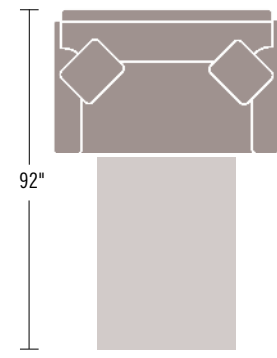

FIRST FOUR DIGITS INDICATE THE FRAME

Example: 8035MWP = Queen Sofa Sleeper, M-Modified Track Arm, W-Welted Trim Cushion, P-Peg Leg

Standard Finish: Brown Mahogany
Standard Release: Fold-Out
Standard Mattress: Kingsdown Innerspring Mattress
Air Dream Mattress available as upcharge

1 CHOOSE QUEEN, FULL, TWIN SLEEPER & RECLINER

8035-□□□
QUEEN SOFA SLEEPER
86w* 38d 37H
Inside: 69W Seat 20d 19H
Standard with (2) #21 WR Pillows
60 x 72 x 5" Kingsdown
Innerspring Mattress
TV Headrest Standard

8025-□□□
FULL SOFA SLEEPER
76w* 38d 37H
Inside: 60W Seat 20d 19H
Standard with (2) #21 WR Pillows
53 x 72 x 5" Kingsdown
Innerspring Mattress
TV Headrest Standard

8015-□□□
TWIN CHAIR & 1/2 SLEEPER
55w* 38d 37H
Inside: 36W Seat 20d 19H
Standard with (2) #21 WR Pillows
32 x 72 x 5" Kingsdown
Innerspring Mattress
TV Headrest Standard

* "T" Track Arm and "M" Modified Arm Styles are 80 Width

* "T" Track Arm and "M" Modified Arm Styles are 72" Width

* "T" Track Arm and "M" Modified Arm Styles are 49"

Traditional At Its Best

Traditional seating that doubles as a sleeper for the overnight guest. The 8000 Series Sweet Dreams Sleeper Sofa comes standard with a Kingsdown brand premium 5" innerspring mattress. For the ultimate in relaxation, step up to the Air Dream Ultra mattress which is an available upgrade for this style. The Cozy mattress is not an option for this style.

2 CHOOSE FROM FOUR DIFFERENT ARM STYLES

M - Modified Track Arm*
80 □ □ _ M □ □

T - Track Arm*
80 □ □ _ T □ □

R - Rolled Sock Arm
80 □ □ _ R □ □

N - Notched Roll Arm
80 □ □ _ N □ □

* "M" Modified and "T" Track Arm are 6" Overall Shorter than Roll and Notch Arm

3 CHOOSE FROM TWO CUSHION TREATMENTS

W - Welted Trim
80 □ □ _ □ W □

B - Baseball Stitch Trim (No Welt)
80 □ □ _ □ B □

4 CHOOSE FROM TWO LEG OPTIONS

S - Saber Leg
80 □ □ _ □ □ S

P - Peg Leg
80 □ □ _ □ □ P